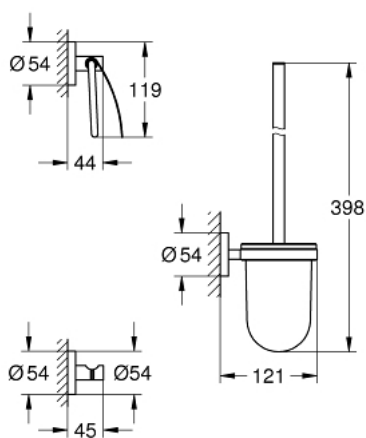

## 40 407 001 ESSENTIALS ESSENTIALS CITY RESTROOM ACCESSORIES SET 3-IN-1

### TOOTE KIRJELDUS

- material: glass / metal
- consisting of:
  - toilet brush set (40 374 001)
  - robe hook (40 364 001)
  - toilet paper holder (40 367 001)
- concealed fastening
- **GROHE StarLight** chrome finish
- suitable for screwing (including screws and dowels)  
or gluing (glue 40 915 000 sold separately)

40 407 001 **ESSENTIALS ESSENTIALS CITY RESTROOM ACCESSORIES SET 3-IN-1**

**VARUOSAD**

1: Spare brush (Tellimuse number 40392000)

1.1: Spare brush head (Tellimuse number 40791001)

2: Spare glass (Tellimuse number 40393000)